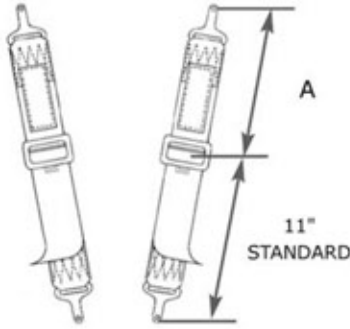

## Specification Sheet

**Date:** \_\_\_\_\_ **Customer** \_\_\_\_\_  
F.I.A. Approved  SFI Approved

Number of Harnesses Required  Measurements in:  mm  Inches  
Colour: Blue  Red  Black

Single Seater Type

### Shoulder Straps – Measurements Should Be Taken With Driver Seated In Vehicle

Webbing Width: 75 mm (3")  50 mm (2")  75 mm (3") / 50 mm (2") HANS® use only

Length:  (Measure Distance "A" From Centre of Anchor Mounting Tongue to Centre of Adjuster)

### Direction of Lap Strap Adjustment

Pull Up

Pull Down

Length C:  Standard Length of Dimension 'C' Pull Up or Pull Down is 6" (150mm) Centres

**Crotch Strap – Measurements Should Be Taken With Driver Seated In Vehicle**

75mm (3") Willans Aluminium Alloy Adjuster

Nylon 'T' Handles

Velcro Shoulder Straps

Shoulder Straps

Lap Straps

Crotch Straps