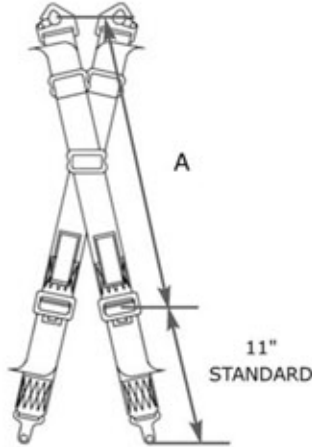

Saloon Type ☐

☐ Rotary (Aircraft) Buckle

☐ Lever Latch & Link

Shoulder Straps – Measurements Should Be Taken With Driver Seated In Vehicle

Webbing Width: 75 mm (3") ☐ 50 mm (2") ☐ 75 mm (3") / 50 mm (2") HANS® use only ☐

Length: (Measure Distance "A" From Centre of Anchor Mounting Tongue to Centre of Adjuster)

Lap Straps – Measurements Should Be Taken With Driver Seated In Vehicle

Webbing Width 75mm (3") ☐ 50mm (2") ☐

Length: (Measure Distance "B" From Anchor Point to Anchor Point With Driver Seated in Vehicle)