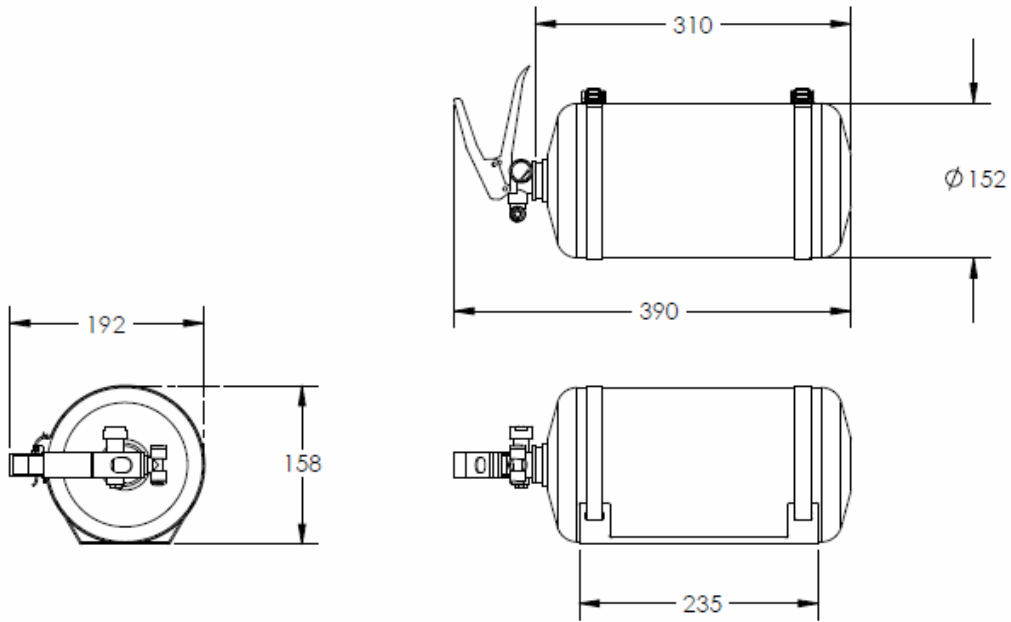

WILLANS[®]

LEADERS IN DRIVER SAFETY SINCE 1967

**FOAMEX[™] FIRE EXTINGUISHER
SYSTEM DIMENSIONS**

WFS225FMRS/F – 2.25L MECHANICAL

WFS225FERS/F – 2.25L ELECTRICAL

WFS337FMRF – 3.375L MECHANICAL

WFS337FERF – 3.375L ELECTRICAL