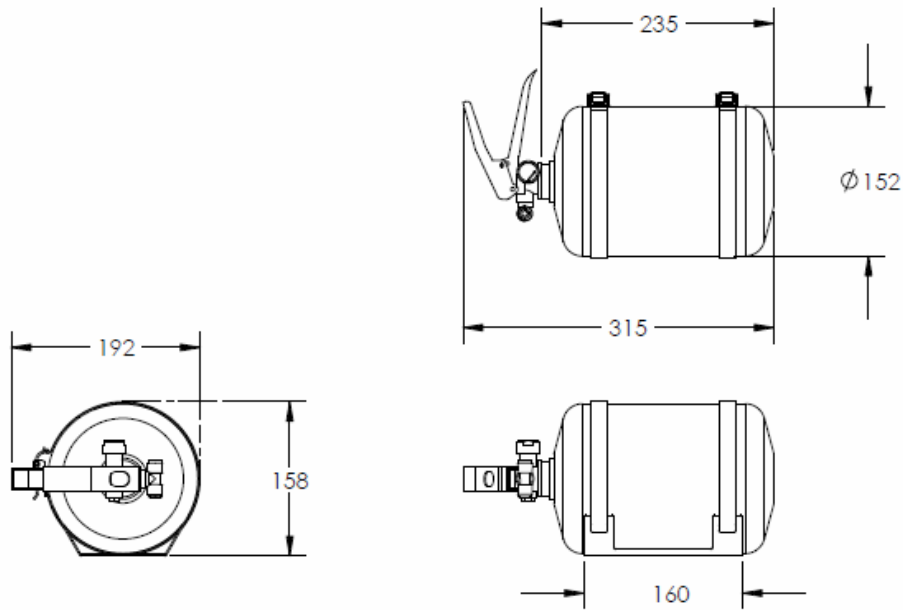

WILLANS[®]

LEADERS IN DRIVER SAFETY SINCE 1967

**FOAMEX[™] FIRE EXTINGUISHER
SYSTEM DIMENSIONS**

WFS225FMRS/F – 2.25L MECHANICAL

WFS225FERS/F – 2.25L ELECTRICAL

WFS337FMRF – 3.375L MECHANICAL

WFS337FERF – 3.375L ELECTRICAL