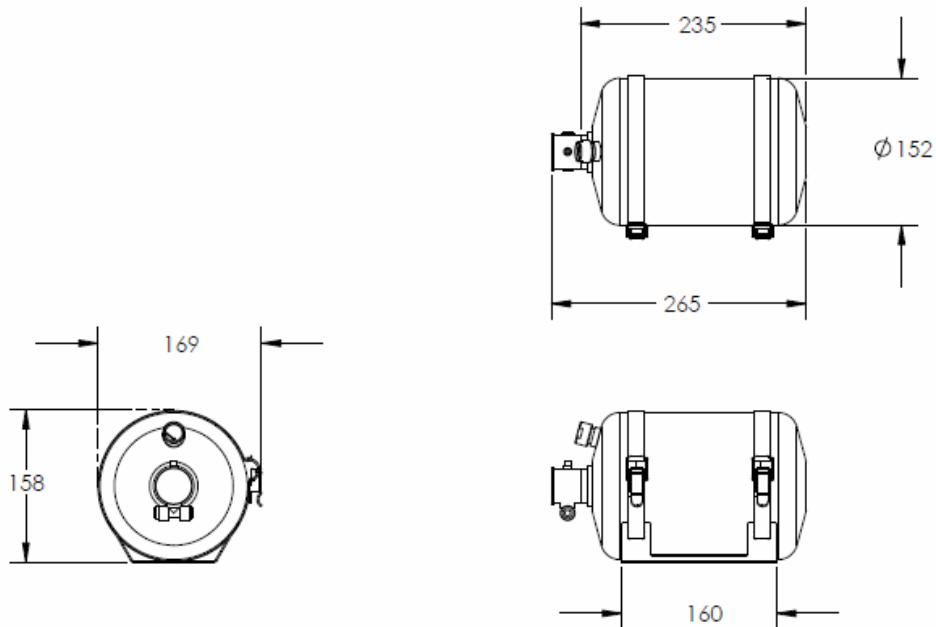

WILLANS[®]

LEADERS IN DRIVER SAFETY SINCE 1967

**FOAMEX[™] FIRE EXTINGUISHER
SYSTEM DIMENSIONS**

WFS225FMRS/F – 2.25L MECHANICAL

WFS225FERS/F – 2.25L ELECTRICAL

WFS337FMRF – 3.375L MECHANICAL

WFS337FERF – 3.375L ELECTRICAL

WFS400FMRS – 4L MECHANICAL

WFS400FERS – 4L ELECTRICAL