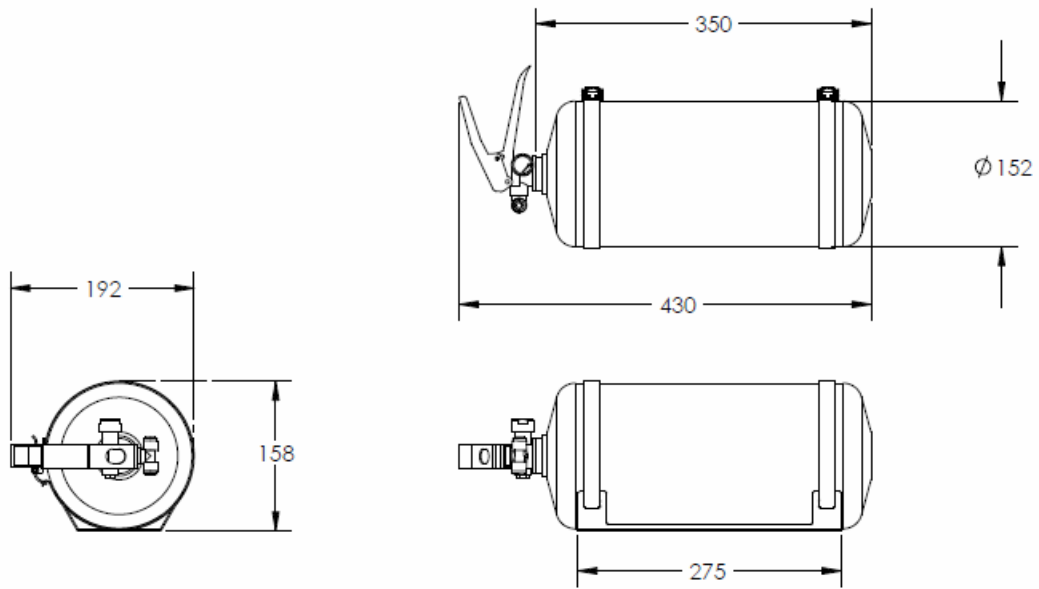

WFS400FMRS – 4L MECHANICAL