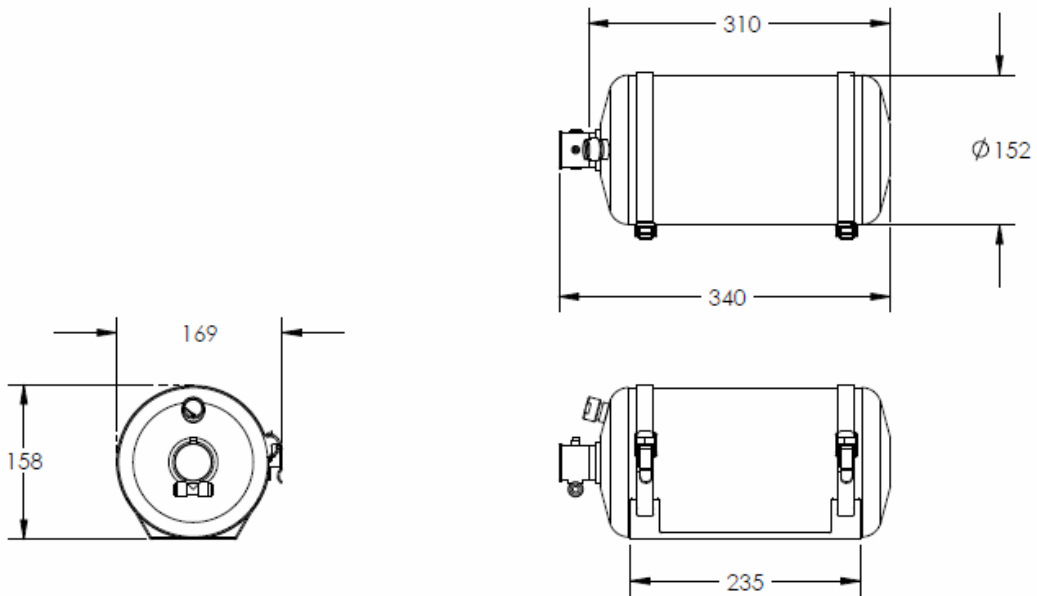

WILLANS[®]

LEADERS IN DRIVER SAFETY SINCE 1967

**FOAMEX[™] FIRE EXTINGUISHER
SYSTEM DIMENSIONS**

WFS225FMRS/F – 2.25L MECHANICAL

WFS225FERS/F – 2.25L ELECTRICAL

WFS337FMRF – 3.375L MECHANICAL

WFS337FERF – 3.375L ELECTRICAL